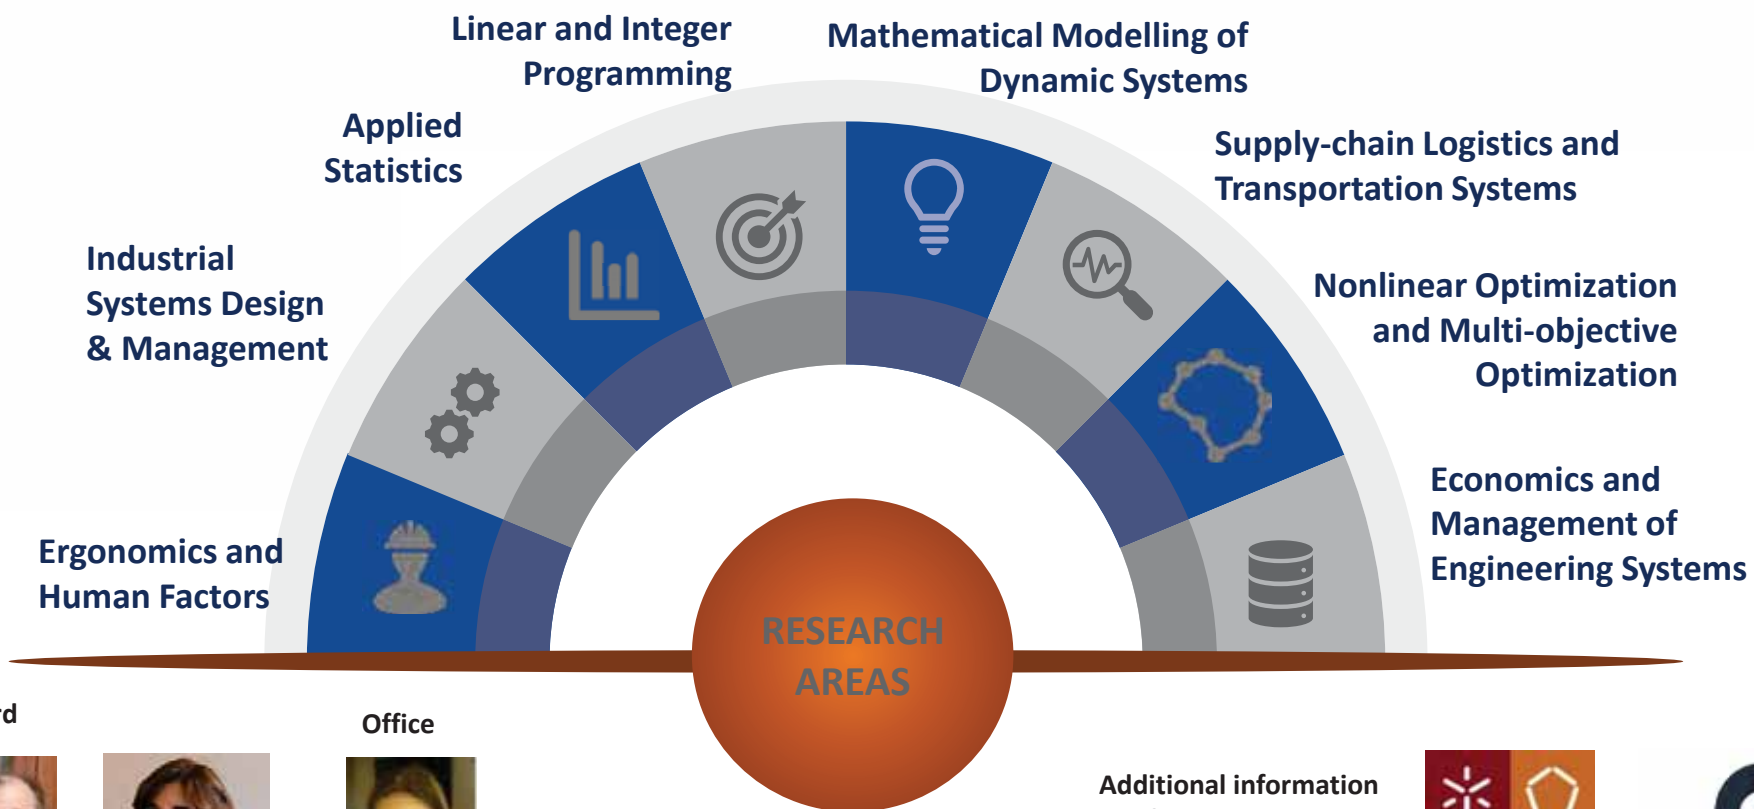

Doctoral Program in Industrial and Systems Engineering (DPISE)

Dia do **Departamento de Produção e Sistemas Engenharia a Projetar o Futuro**

The DPISE was designed and structured in order to provide advanced higher education by promoting high quality research in the areas of Industrial and Systems Engineering. The targeted scientific domain of this doctoral program is the study of complex engineering systems, helping industries and services to become competitive and sustainable.

Universidade do Minho
Escola de Engenharia

Departamento de Produção e Sistemas

CENTROALGORITMI